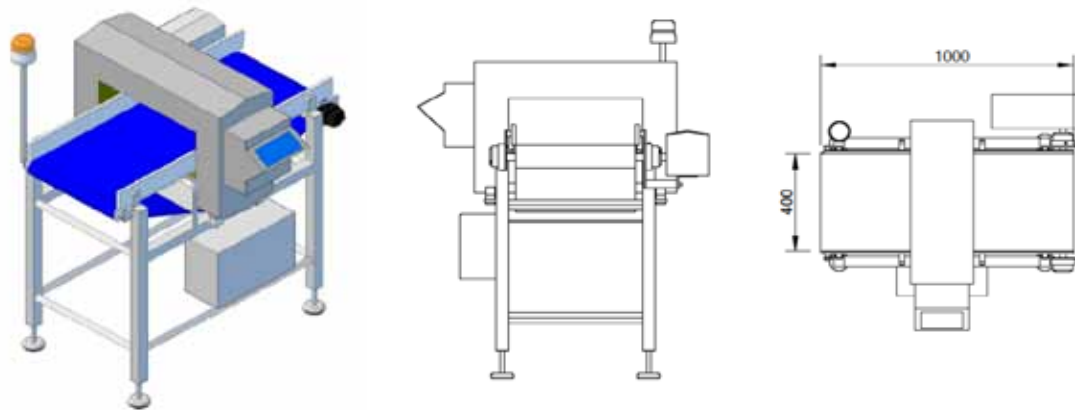

Euro Line

With the new **Detectronic EURO Line metal detector** we have combined the usual high level characteristics of our already well known and respected metal detectors and fitted it into a compact and reliable model still assuring constant quality and high production rates.

The **Detectronic EURO Line** is a stable and cost effective solution and comes with belt stop and acoustic & visual alarm as standard accessories.

The **Detectronic EURO Line** detects even the smallest metallic contaminants such as stainless steel, non-ferrous and ferrous metals.

The **Detectronic metal detectors** are made in Denmark. All machines leaving the factory are CE certified and comply fully with good manufacturing practices for food safety equipment.

The structure of the conveyers are in AISI 304 stainless steel and mounted with FDA approved plastic components (USDA compliant)

For any additional information about the **Detectronic EURO Line** please contact our Sales Team on: sales@detectronic.dk

TECHNICAL DATA

Head size (mm)		Belt Size (mm)		
H:	W:	L:	H:	W:
100	250	1000	850 +/- 50	200
150	350	1000	850 +/- 50	300
200	450	1000	850 +/- 50	400

Including

Memory of 100 products
IP 66 / IP 69K - NEMA 4X
Super Sensitive SW
Belt stop
Visual Alarm
Acoustic Alarm
FDA Approved blue modular/flat belt
Left -> right / Right -> left
Variable Speed 0 - 25 m /min